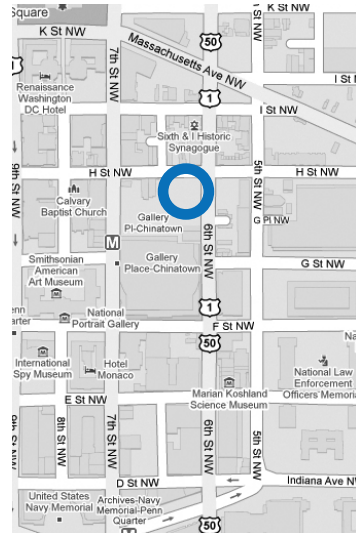

DRIVING DIRECTIONS

▪ From Virginia

Take I-95 North to I-395 North toward Washington. As the road splits, bear left onto US-1 and follow to 14th Street Bridge. Cross over the bridge and stay on 14th Street, NW. Make a right turn onto Constitution Ave. Turn left on 6th Street, NW. Arrive at 700 6th Street on the left.

▪ From Maryland

Take I-95 South to I-495 East. Exit Baltimore/Washington Parkway going South. Exit at New York Avenue West. Follow to 6th Street and turn left. Arrive at 700 6th Street on the right.

NEAREST PARKING

There is a parking garage at 700 6th Street. Follow the brick drive between the Verizon Center and 700 6th Street to enter.

Other public parking is located at the Gallery Place parking garage on 6th Street NW; the public garage next door to Rosa Mexicano restaurant on F Street, NW; and the public garage located near 7th and I Street, NW.

FROM AIRPORTS

▪ Ronald Reagan National Airport

Take the George Washington Memorial Parkway North. Take the I-395 North exit towards Washington. As the road splits, bear left onto US-1 and follow to 14th Street Bridge. Cross over the bridge and stay on 14th Street NW. Make a right turn onto Constitution Ave. Turn left on 6th Street, NW. Arrive at 700 6th Street on the left.

700 Sixth Street, N.W. Washington, DC 20001

▪ Washington Dulles International Airport

Turn onto the Dulles Access Road which turns into I-66 East. Continue onto US-50 East/I-66 East. Take the US-50 East/Constitution Ave. exit. Stay straight onto Constitution Ave., NW. Turn left on 6th Street, NW. Arrive at 700 6th Street on the left.

▪ Baltimore/Washington International Airport

Follow Airport exit. Make a slight left onto I-195 West. Take the MD-295 South (Baltimore/Washington Parkway) ramp towards Washington. Merge onto 295 South towards Washington. Merge onto US-50 West. Continue on US-50 West as it turns into New York Avenue. Turn left on 6th Street, NW. Arrive at 700 6th Street on the right.