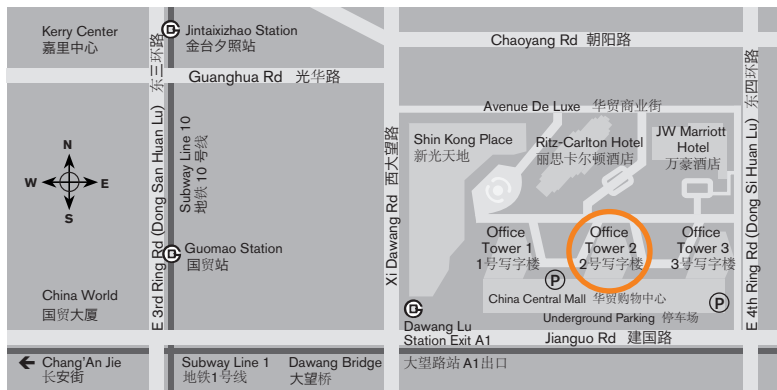

## Beijing

2301 China Central Place Tower 2  
No. 79 Jianguo Road  
Beijing 100025 China  
Tel: +86 (10) 6599 7200

中国北京市建国路79号  
华贸中心写字楼2座2301室  
邮编: 100025  
电话: +86 (10) 6599 7200

### SUBWAY 地铁

- Take subway Line 1 (red line) to Dawang Lu Station. Take exit A1 to go directly to China Central Place. Cadwalader is located on the 23rd floor in Office Tower 2.

乘坐地铁1号线（即红线）到大望路站下车。从A1口出可直接到达华贸中心。凯威莱德位于华贸中心写字楼2座23层。

街边停车位位于华贸中心写字楼北侧以及华贸购物中心南侧。停车需从写字楼东侧进入。

- Underground parking** is available beneath China Central Mall, and can be accessed on the east side of the Office Tower 1, and on the east side of the Office Tower 3.

### FROM AIRPORT 从机场驾车前往

- Take 机场高速 (Airport Highway).
- Take exit 四环路 (Fourth Ring Road) toward 东四环中路 (East Fourth Ring Road).
- Take exit 国贸桥 (China World Bridge) toward 京通快速桥 (Jing Tong Bridge).
- Take exit 西大望路 West Dawang Road to merge onto 建国路 (Jianguo Road).
- Turn right at 大望桥 (Dawang Bridge) onto 西大望路 (West Dawang Road).
- China Central Place will be on the right. Cadwalader is located in Office Tower 2. 华贸中心位于您的右侧。凯威莱德位于华贸中心写字楼2座。